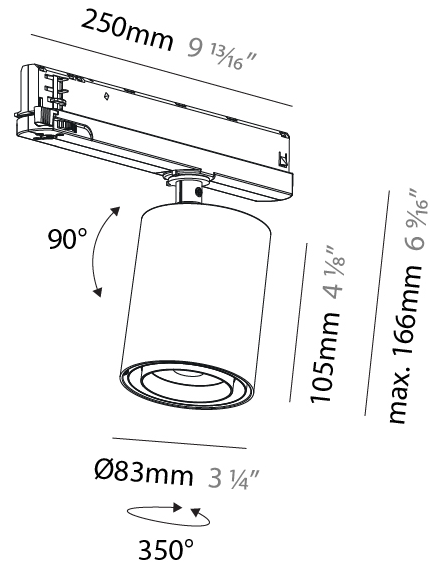

GENERAL

Series: Centriq
Subseries: Centriq In Flex
Brand: Prolicht
Division: Architectural
Mounting Type: Track
Subcategory: Spots

PHYSICAL

Shape: Cylinder
Diameter (mm): 83
Diameter (in): 3 1/4
Length (mm): 250
Length (in): 9 13/16
Height (mm): 166
Height (in): 6 9/16
Light Distribution: Adjustable / Direct
Fixture Finish: SSR / BKV / CWI / CRY / HAB / UFT / ITA / RUA / FTG / MYG / LOD / PUS / FRO / FUP / KIA / POP / BLS / SPG / MEY / GOH / GUM / CHC / COM / ABZ / JAG / OBR / MOS / ROR
Holder Finish: WHI / BLK
Accent Finish: SSR / BKV / CWI / CRY / HAB / LAG / UFT / ITA / RUA / RUR / MIC / FTG / MYG / TWT / LOD / PUS / FRO / FUP / KIA / POP / BLS / SPG / MEY / GOH / GUM / CHC / COM / ABZ / JAG
Fixture Material: Aluminum

ELECTRICAL

Lamp Type: LED (Zhaga Standard)
Input Wattage (W): 20
Total Output Wattage (W): 18.1
Dimming: Non-Dimmable / 0-10V Dimming
Driver Included: Yes
Driver Location: Integrated
Driver Type: Constant Current - 120Vac
Driver Class: Class 2
Input Voltage (V): 120

LED

Number of LEDs: 1
Color Temperature (°K): 2700 / 3000 / 3500 / 4000
Max. Delivered Lumen (lm): 1207 / 1300 / 1376 / 1380
Nominal Lumen (lm): 1672 / 1800 / 1905 / 1910
CRI: >90 CRI
Lamp Life (hrs): 50000

OPTICAL

Reflector: Adjustable 14 - 44
Adjustability: Rotational 360°; Tilt 90° (±45°)

RATINGS AND CERTIFICATIONS

Certified By: Certified for North American Standards
IP rating: IP20